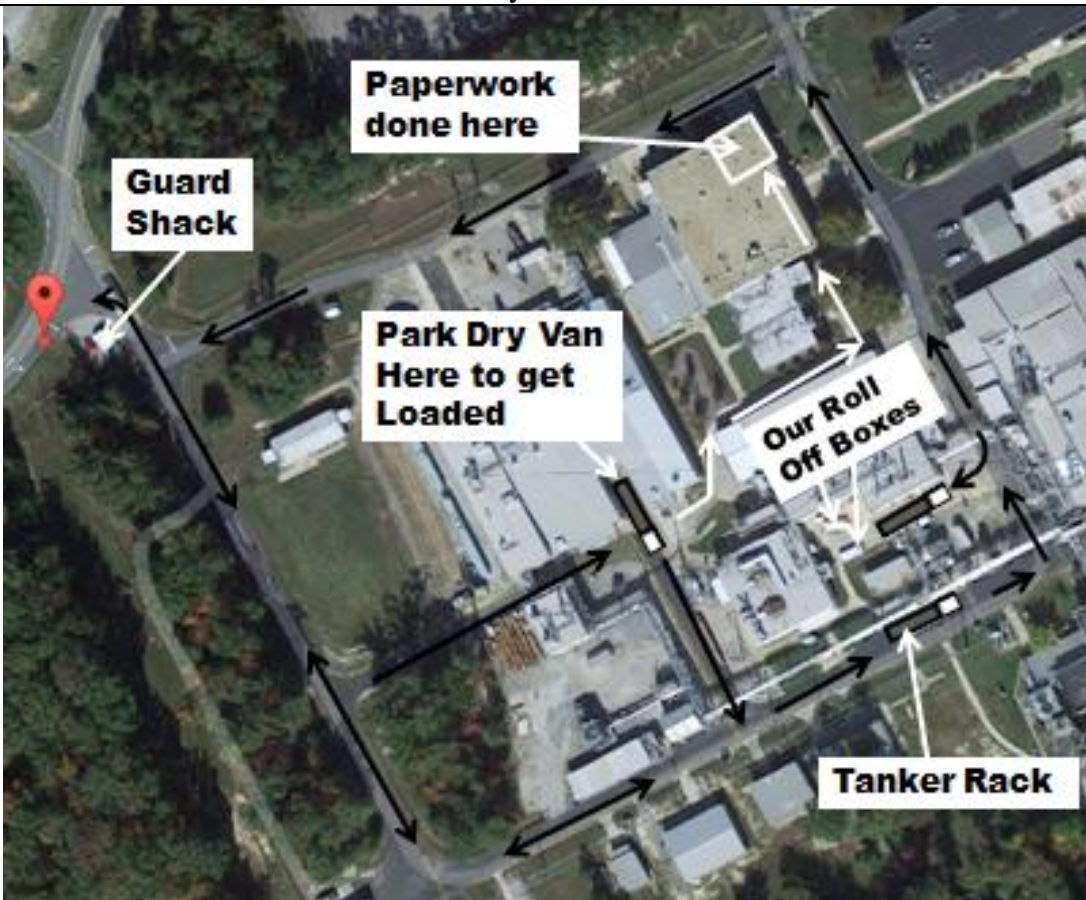

Honeywell

15801 Woods Edge Road
Colonial Heights, VA 23834
37.305252, -77.399587

1. The white arrows in the map correlate to the white arrows on the picture below.
2. Honeywell allows people to park overnight outside their gate.
3. We have 3 different locations where we operate depending on the type of trailer you are pulling.

Facility Overview

Facility Overview Zoomed In