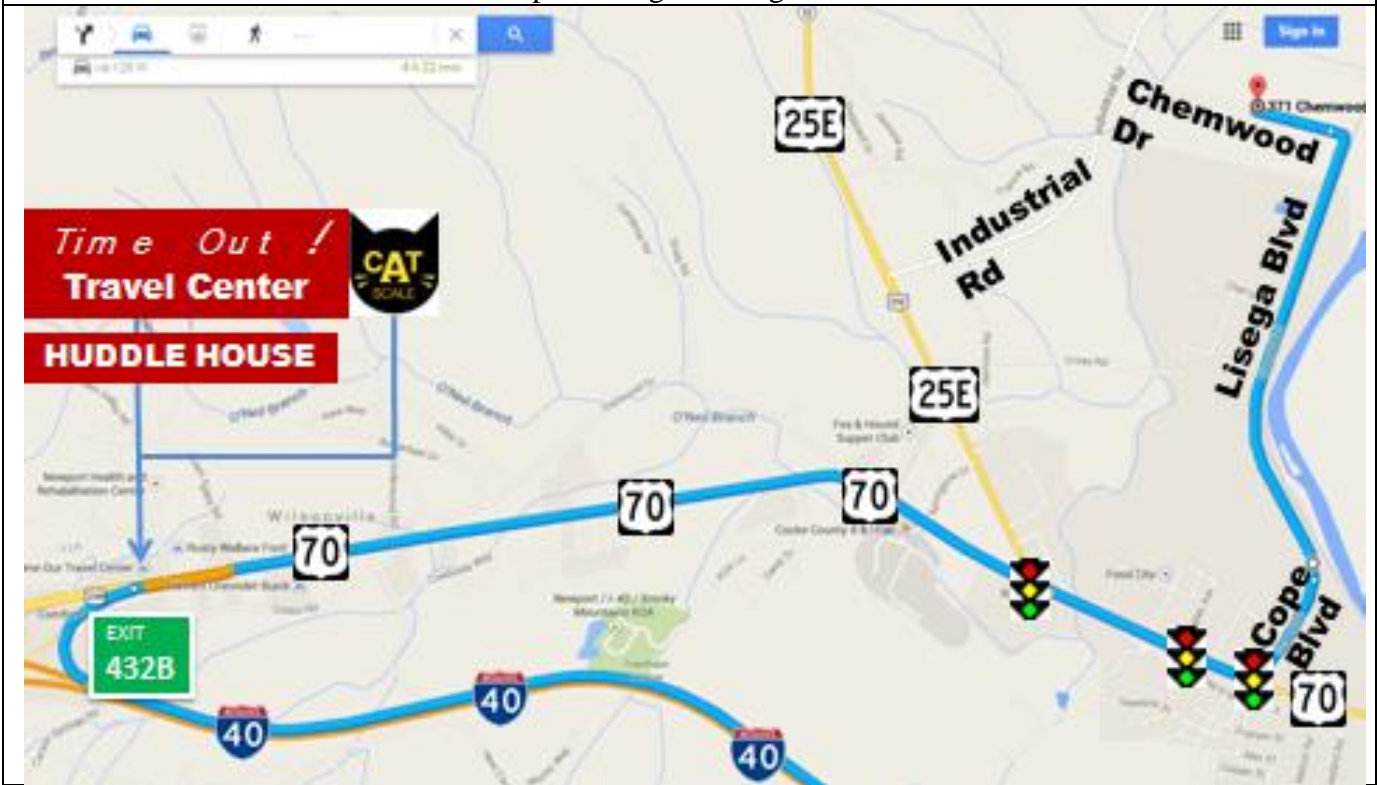

S.I, Group, INC

380 Chemwood Dr
 Newport, TN 37821
 35.987502,-83.202428

Columbia SC Shop Rd On Ramp to I-77 at Exit 6						<p>1. Be ready to pay for a first weigh, a reweigh and to fax a scale ticket.</p> <p>2. Before going to the customer, weigh the truck at the Time Out Travel Center.</p> <p>3. When you get to the customer you must give them a scale ticket.</p> <p>4. When you leave the customer go back to the scale at the Time Out Travel Center and get a reweigh. Have them fax the reweigh ticket to the customer. They have the fax number.</p>
				END		
	S	I-77	6	X0		
R			Near Asheville NC			
	W	I-26	155	XL 31		
L			Newport TN			
	W	I-40	66.1	X 432B		
ST						
	E	US-70	2.7	3rd LGT		
L	N	Cope Blvd	}	1.6		
ST		Lisega Blvd				
ST		Chemwood Blvd				
				After Sharp Curve		
				RHS		

Overview Map showing how to get to the customer.

This picture shows how short the distance is for you to turn left after getting off I-40 Exit 432B. When you take the exit be ready for a quick left to get into the travel plaza.

Overview Picture of the customer's facility.