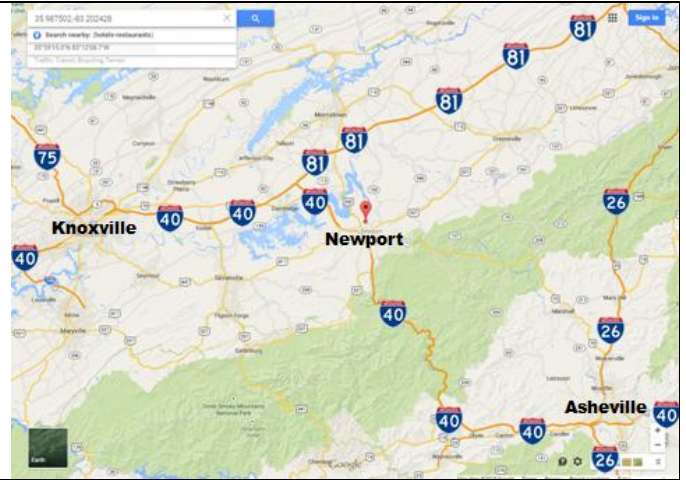

S.I, Group, INC

380 Chemwood Dr
 Newport, TN 37821
 35.987502,-83.202428

Columbia SC Shop Rd On Ramp to I-77 at Exit 6						<p>1. Be ready to pay for a first weigh, a reweigh and to fax a scale ticket.</p> <p>2. Before going to the customer, weigh the truck at the Time Out Travel Center.</p> <p>3. When you get to the customer you must give them a scale ticket.</p> <p>4. When you leave the customer go back to the scale at the Time Out Travel Center and get a reweigh. Have them fax the reweigh ticket to the customer. They have the fax number.</p>
				END		
	S	I-77	6	X0		
R			Near Asheville NC			
	W	I-26	155	XL 31		
L			Newport TN			
	W	I-40	66.1	X 432B		
ST						
	E	US-70	2.7	3rd LGT		
L	N	Cope Blvd	}	1.6		
ST		Lisega Blvd				
ST		Chemwood Blvd				
				After Sharp Curve		
				RHS		

Overview Map showing how to get to the customer.

This picture shows how short the distance is for you to turn left after getting off I-40 Exit 432B. When you take the exit be ready for a quick left to get into the travel plaza.