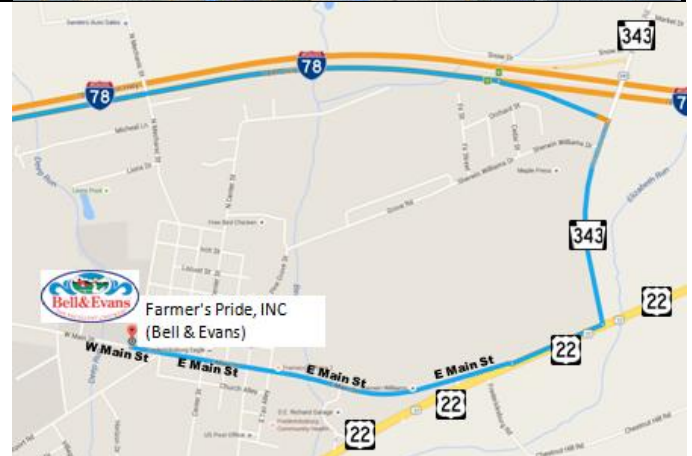

Farmer's Pride, INC (Bell & Evans)

154 W. Main St
 Fredericksburg, PA 17026
 40.444648,-76.433701

From: Fredericksburg, PA I-78 East Bound Exit 6

R	Pine Grove Rd		
	S PA-343	0.4	T
R	W US-22	0.2	Y
	E Main St turns into	Bell & Evans sign	
R	W Main St	0.8	RHS

Farmer's Pride and Bell & Evans is the same place.
 The area above marked with a 1 has a blow up on the next page.
 The arrow with a 1 shows the location of the arrow with a 1 below.

The entrance is just after the Bell & Evans sign

This is a blow up of the marked off area on the previous page marked 1

The arrow with the number 2 on the top picture indicates the location of the arrow number 2 in this picture.