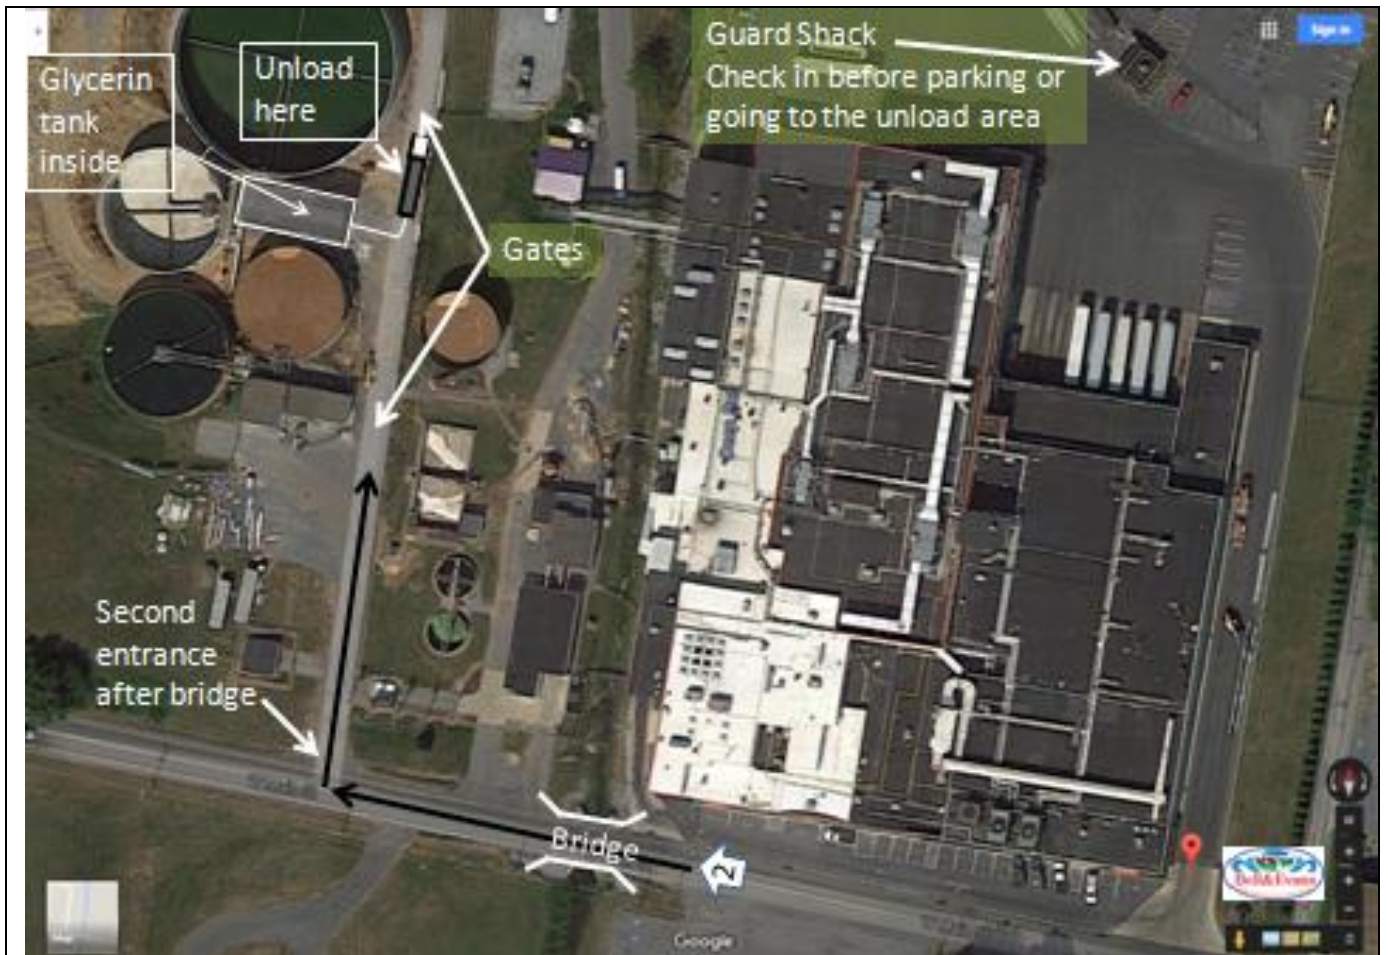

Farmer's Pride, INC (Bell & Evans)

154 W. Main St
 Fredericksburg, PA 17026
 40.444648,-76.433701

From: Fredericksburg, PA I-78 East Bound Exit 6

R	Pine Grove Rd		
	S PA-343	0.4	T
R	W US-22	0.2	Y
	E Main St turns into	Bell & Evans sign	
R	W Main St	0.8	RHS

Farmer's Pride and Bell & Evans is the same place.
 The area above marked with a 1 has a blow up on the next page.
 The arrow with a 1 shows the location of the arrow with a 1 below.

The entrance is just after the Bell & Evans sign

This is a blow up of the marked off area on the previous page marked 1

The arrow with the number 2 on the top picture indicates the location of the arrow number 2 in this picture.