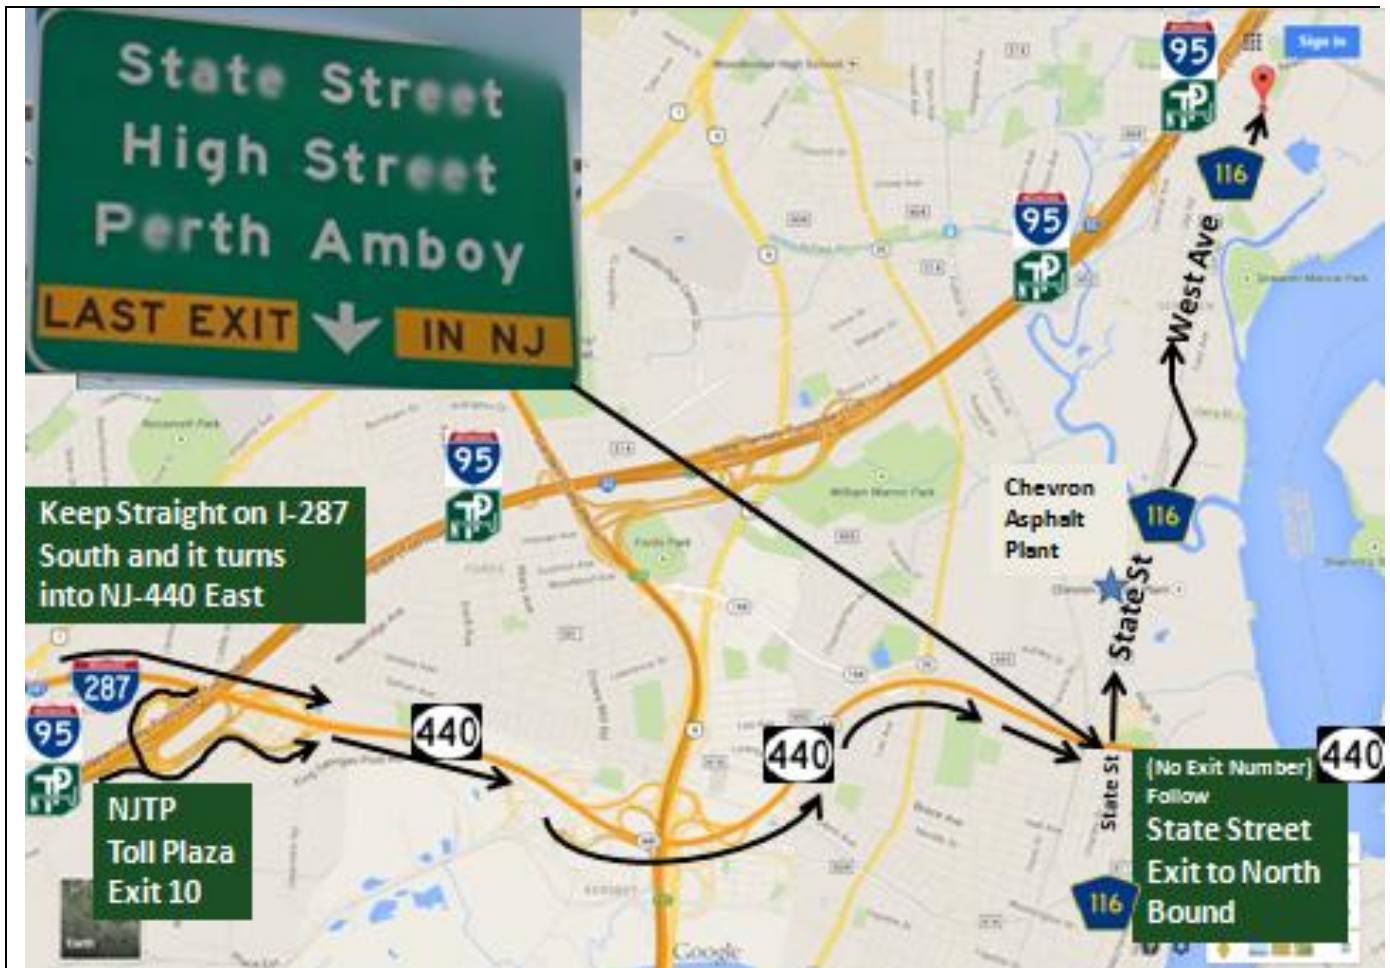

# Hess Refinery

750 State St

Port Reading, NJ 07064

40.564061, -74.252620

New Jersey Turnpike (NJTP) Exit 10 ~MM 87-88				I-287 ends at MM 0. Drive straight into NJ-440 East			
			Last Exit in NJ ~MM 4				
	E	NJ-440	3.6	State Street Exit			
R	N	NJ-611					
		State St	1.3	ST			
ST	N	NJ-611					
		West Ave	1.2	RHS			
				Last Exit in NJ ~MM 4			
	E	NJ-440	3.9	State Street Exit			
R	N	NJ-611					
		State St	1.3	ST			
ST	N	NJ-611					
		West Ave	1.2	RHS			

The white arrow in the bottom picture represents the location of the white arrow in the bottom picture.