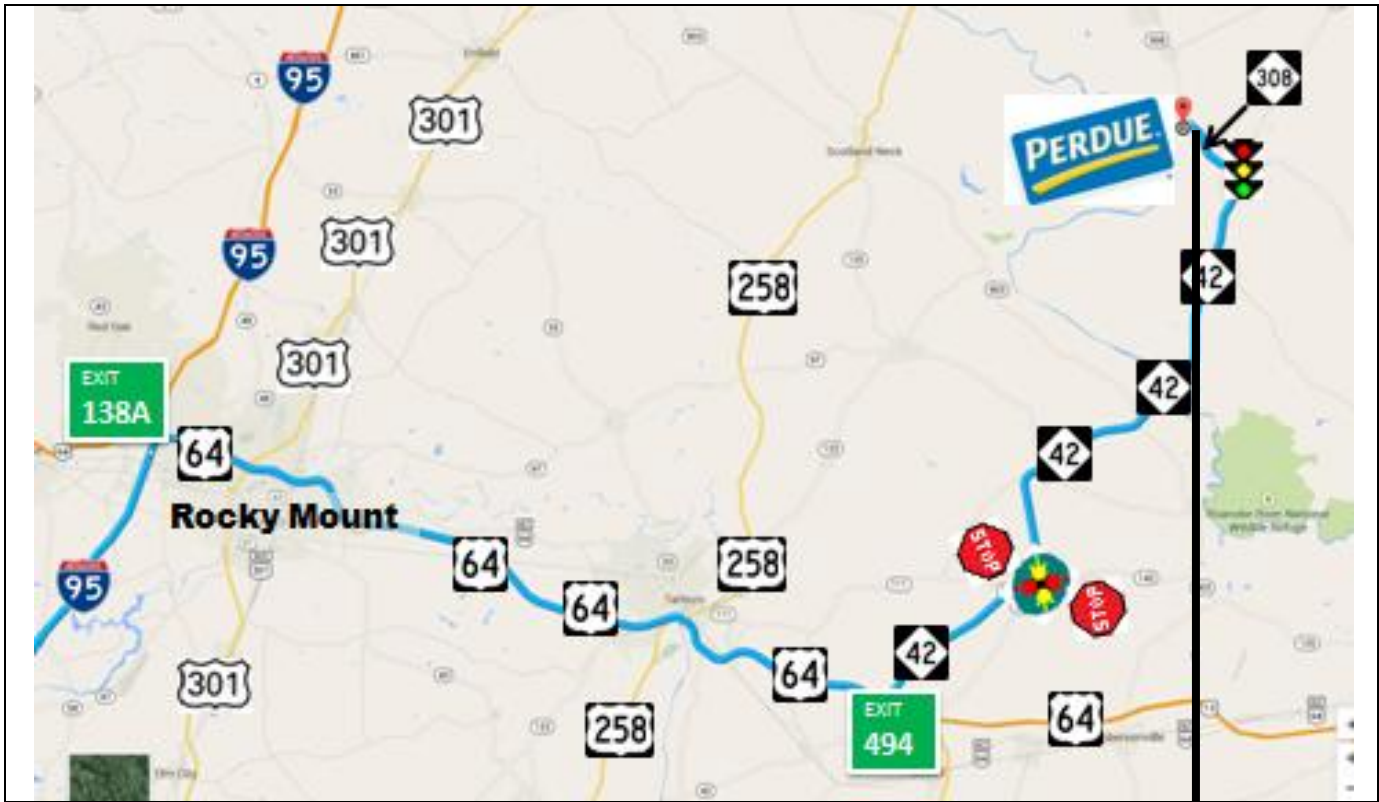

Perdue Farms

3539 Governors Rd

Lewiston Woodville, NC 27849

36.141933,-77.214811

SC US-378 on ramp to I-95 at Exit 135			
	N	I-95	201 X 138A
ST	E	US-64	29.8 X 494
L			FR
	E	NC-42	7.4 1ST SS
L			Truck Stop
	E	NC-42	19 FY
L			Perdue Sign
	W	NC-308	2.9 LHS
L			3rd Gate
		Griffins Qt Rd.	0.3 RHS

At this location there is no office for you to go to. The guard will call for someone to meet you at the unload area and they will help you get started and do the paperwork

This picture shows where you turn left onto Griffins Qt Rd.

Perdue Farms

3539 Governors Rd

Lewiston Woodville, NC 27849

36.141933,-77.214811

1. The picture below is an overview of this facility.
2. When you go through the gate the Guard will call somebody to meet you at the unloading area. The unload area is shown in Blowup 2 on the next page.
3. Once at the unloading area they will unlock doors and provide you access to places you need to unload.