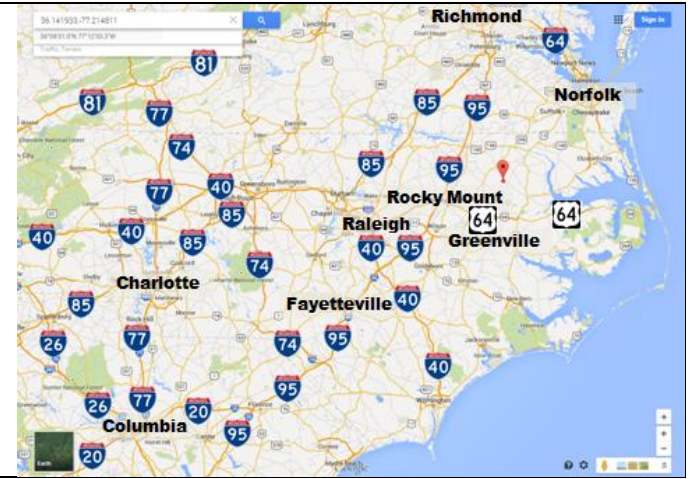

Perdue Farms

3539 Governors Rd

Lewiston Woodville, NC 27849

36.141933,-77.214811

SC US-378 on ramp to I-95 at Exit 135			
	N	I-95	201 X 138A
ST	E	US-64	29.8 X 494
L			FR
	E	NC-42	7.4 1ST SS
L			Truck Stop
	E	NC-42	19 FY
L			Perdue Sign
	W	NC-308	2.9 LHS
L			3rd Gate
		Griffins Qt Rd.	0.3 RHS

At this location there is no office for you to go to. The guard will call for someone to meet you at the unload area and they will help you get started and do the paperwork

This picture shows where you turn left onto Griffins Qt Rd.

Perdue Farms

3539 Governors Rd

Lewiston Woodville, NC 27849

36.141933,-77.214811

1. The picture below is an overview of this facility.
2. When you go through the gate the Guard will call somebody to meet you at the unloading area. The unload area is shown in Blowup 2 on the next page.
3. Once at the unloading area they will unlock doors and provide you access to places you need to unload.