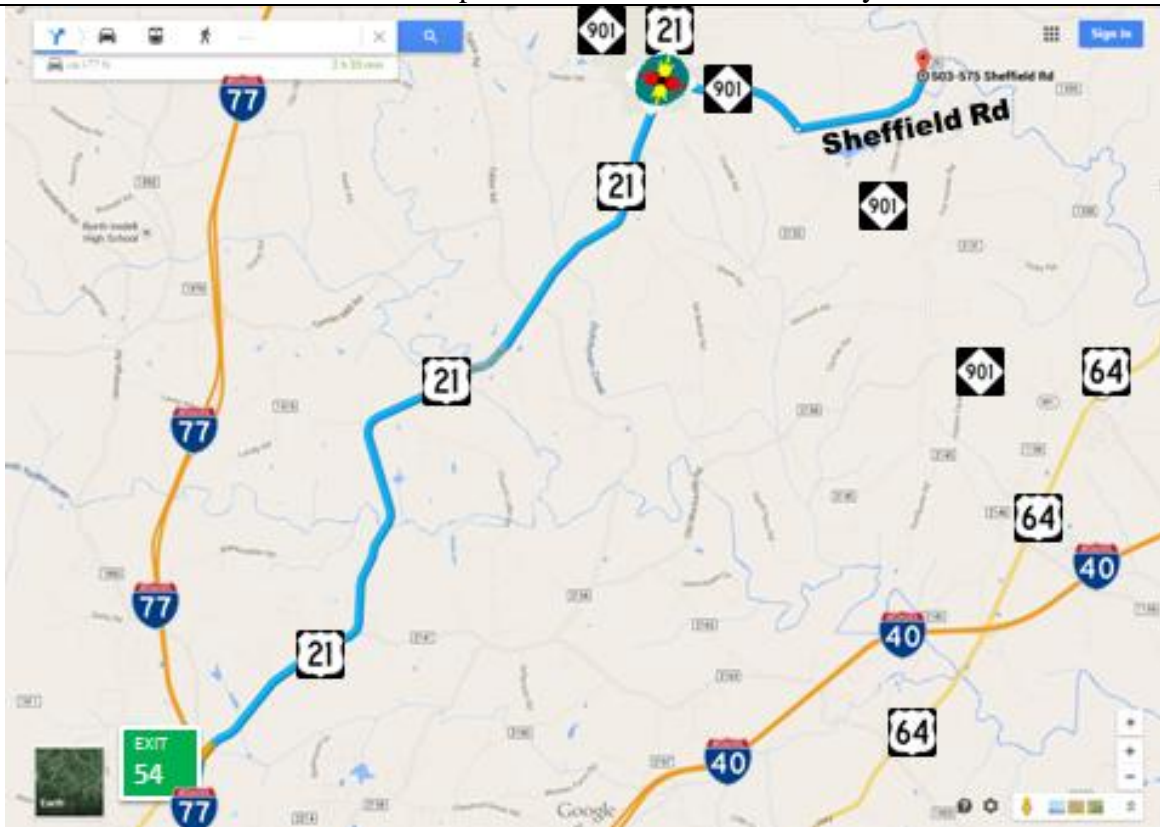

Tyson Foods, INC

501 Sheffield Rd

Harmony, NC 28634

35.953766,-80.721683

SC US-521 Onramp to I-20 at Exit 98				
	W	I-20	21.5	X 76A
R				NC
	N	I-77	129	X 54
R				
	N	US-21	9.6	FY
R				
	S/E	NC-901	1.7	
L				Scale
		Sheffield Rd	1.5	LHS

1. This place has no gate or fence. Sheffield Rd just goes right through the facility without even a stop sign.
2. I've put a hole in the top of my sleeper while pulling into the unload spot. I suggest getting a spotter to prevent this from happening to you.

Overview map from I-77 in NC to the Facility

Overview of Tyson Foods Facility