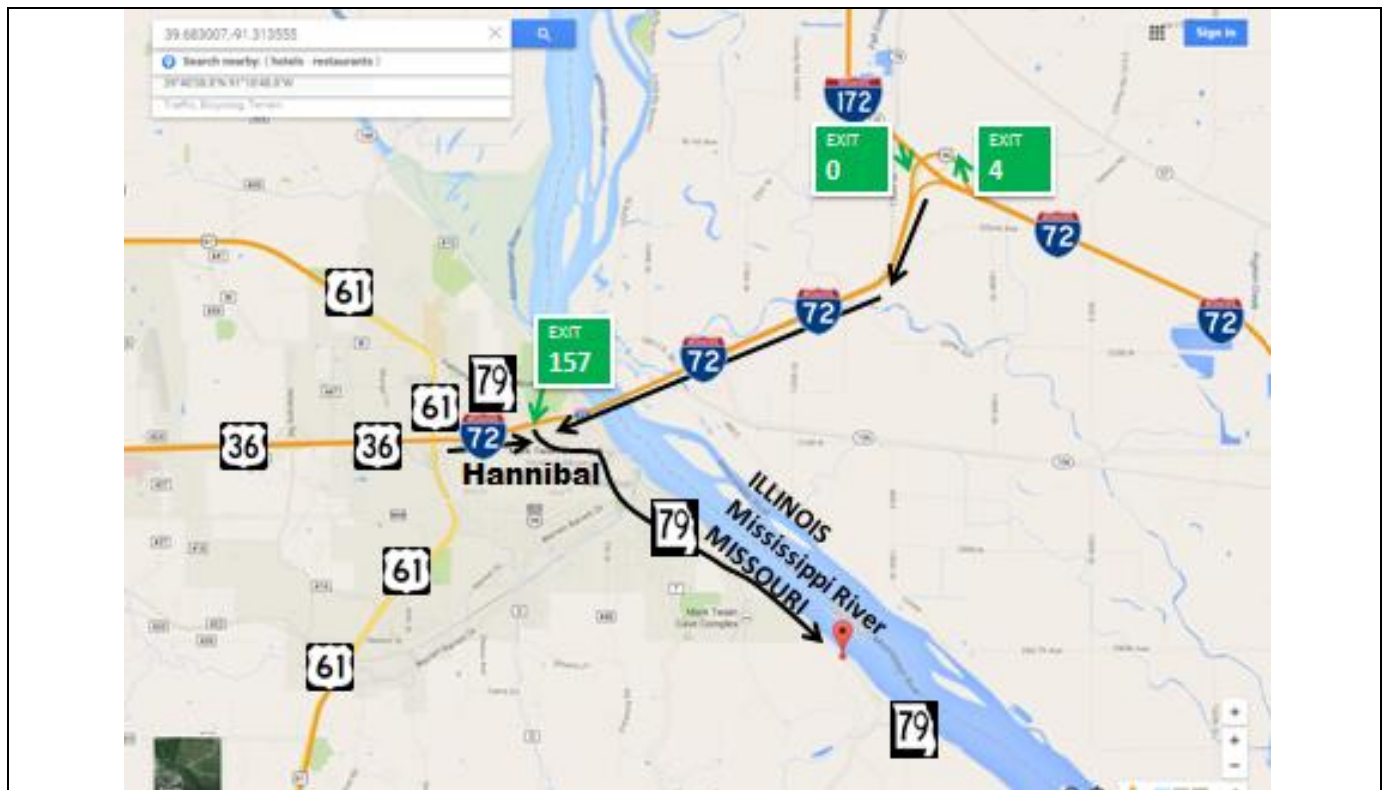

Green America Recycling

10107 Highway 79
Hannibal, MO 63401
39.683007,-91.313555

When I came up here I caught US-61 at St Louis MO. I went North on US-61 for 76.1 miles and turned right onto I-72 East. US-61 was a good drive. I suggest avoiding the small roads in the town of Hannibal MO trying to find a shortcut to MO-79.

Hannibal, MO I-72 Exit 157

		Guard Shack	
S	MO-79	4	RHS

Easy to find just 4 miles down one road. After passing the Guard Shack go up the hill get on the scale and get the rest of your instructions from the scale master.