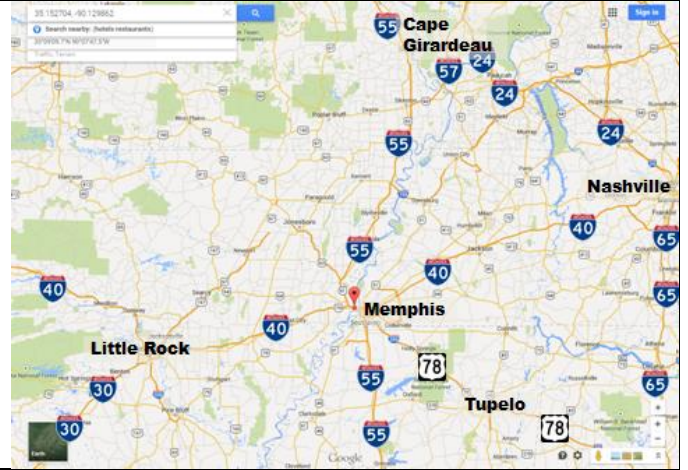

Grace Trailer Service

615 Petro Cove
West Memphis, AR 72301
870-732-0404
35.152704, -90.129862

Overview Map

This facility can be reached by either I-40 Exit 280 or I-55 Exit 4. It's close to our Memphis and Cape Girardeau customers. There's lots of truck stops close by. Petro also has an Truck Maintenance shop.

Overview Picture
1. The white numbered arrows on this picture correlate to the white numbered arrows in the pictures below.

To turn onto Petro Rd turn between the Valero gas station and the McDonalds.

To turn onto Petro Cove turn right after the Chrome Shop and Grace Trailer will be on your LHS.