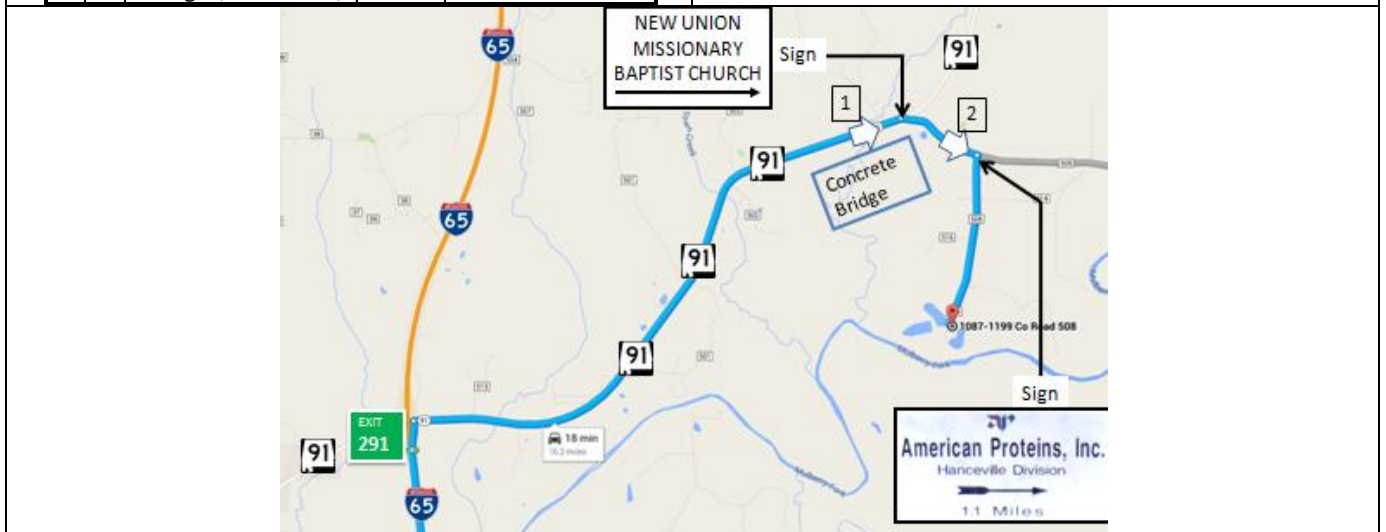

American Protein

1170 County Rd 508
Hanceville, AL 35077
33.957068,-86.808791

SC US-521 at onramp of I-20 at Exit 98			
			Atlanta GA
R	W	I-20	232 X 67A
			GA
R	S	I-285	27.2 XL 10B
			Birmingham AL
L	W	I-20	140 X 124B
			AL
R	N	I-65	31.4 X 291
			Just after Concrete Bridge
R	N	AL-91	4.1 Y with Church Sign
			Sign "American Proteine"
SR		No sign (Co Rd 509)	0.6
			At SS you can see Scale
R		No sign (Co Rd 508)	1.1 House on LHS

1. County road are not well marked so look for the other signs.
2. County road 508 ends at American Protein's entrance.
3. As you come into American Protein you will see the scale house and 2 scales to the left. Go to the scale next to the scale house. They someone in the scale house will call for someone to escort you to the unload location.
4. There's more than one unload location and your escort will take you where you're needed.